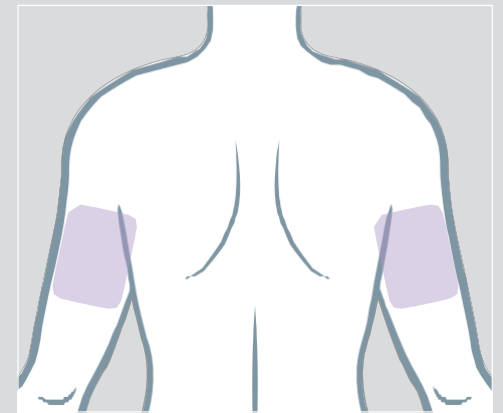

# Bra Bulges + Flanks

Age: 26 Sex: Female Treatments: 1

冰雕美人 升级版 治疗案例

# Love Handles

Age: 33 Sex: Male Treatments: 1

Baseline

8 Weeks Post Procedure

Treatment Focus

冰雕美人 升级版 治疗案例

# Inner/Outer Arms

Age: 30 Sex: Female Treatments: 2

First Treatment Focus

Second Treatment Focus

冰雕美人 升级版 治疗案例